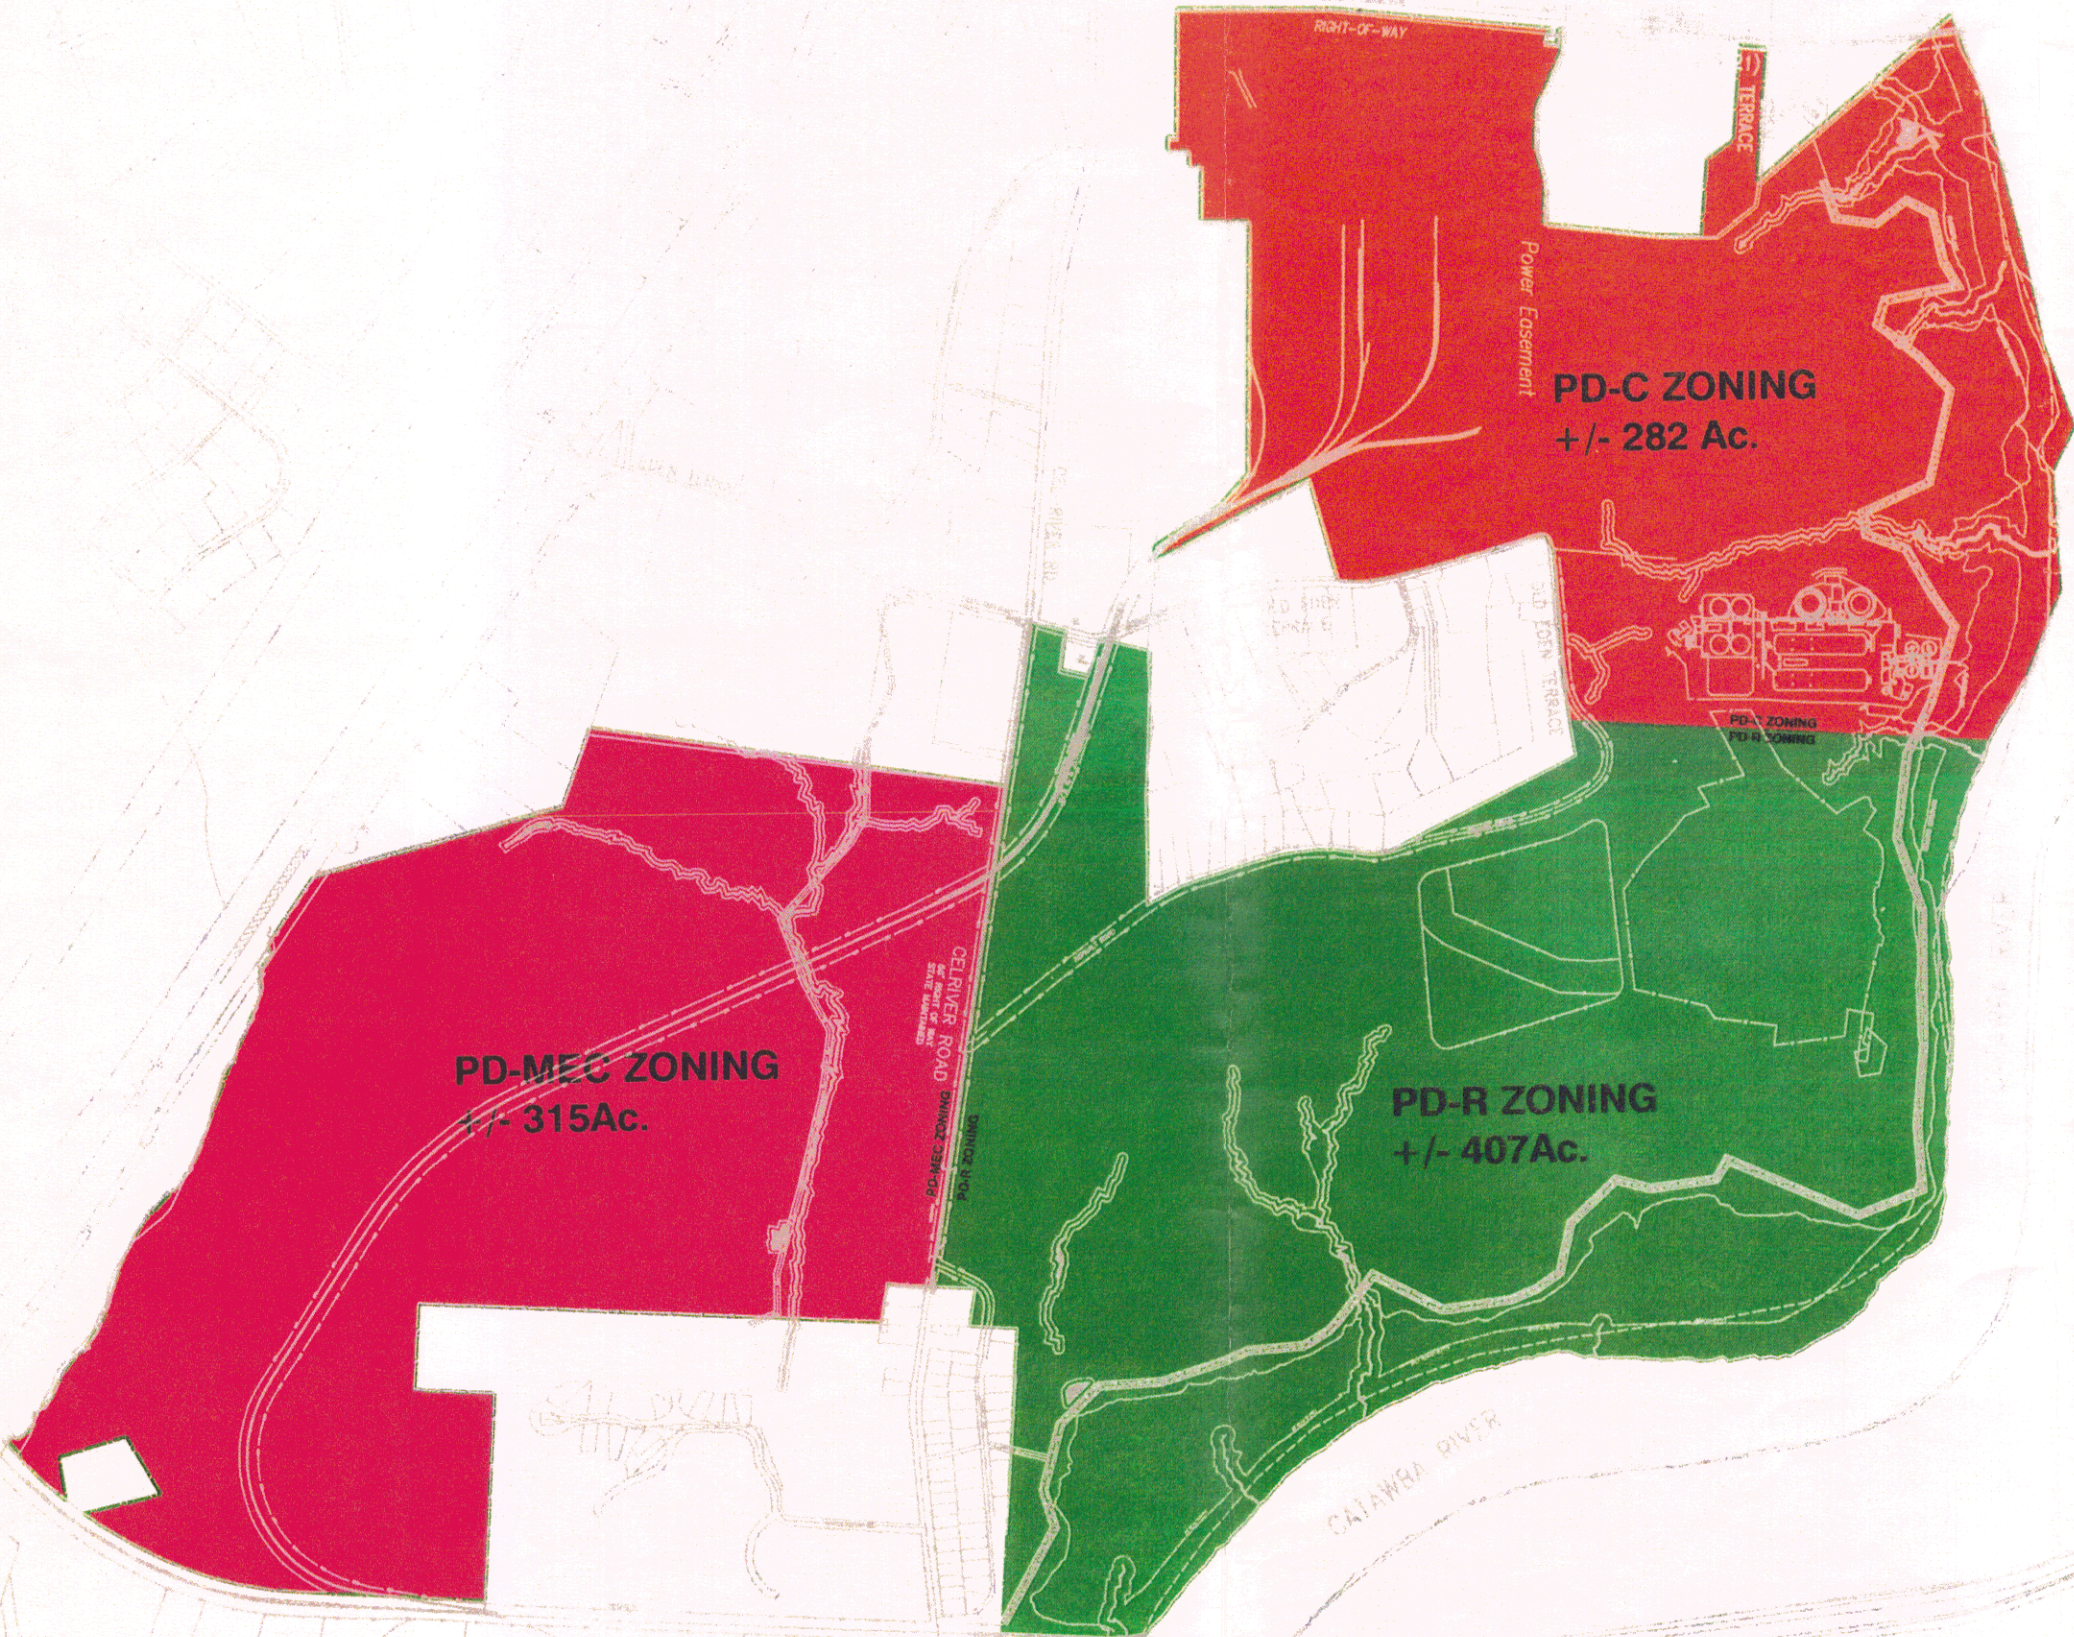

ZONING LEGEND

- Planned Developmnet Commercial District
- Planned Developmnet Residential District
- Planned Developmnet Major Employment District

GREENS OF ROCK HILL
 ASSURED GROUP
 AN ASSURED MANAGEMENT GROUP COMPANY
 2850 CHERRY ROAD
 ROCK HILL, SC 29730

Revision No.	Name	Date

Project Title
RIVERWALK
 ROCK HILL, SC

Drawing Title
**PD DISTRICTS
 GEOGRAPHIC BOUNDARIES**

Drawing No.
C2.0

Drawing Information	Project No.	08-001
Drawn By	TKCH	
Date	7-11-08	
Checked By	DJH	
Drawn By	TKCH	
Approved By	TKCH	